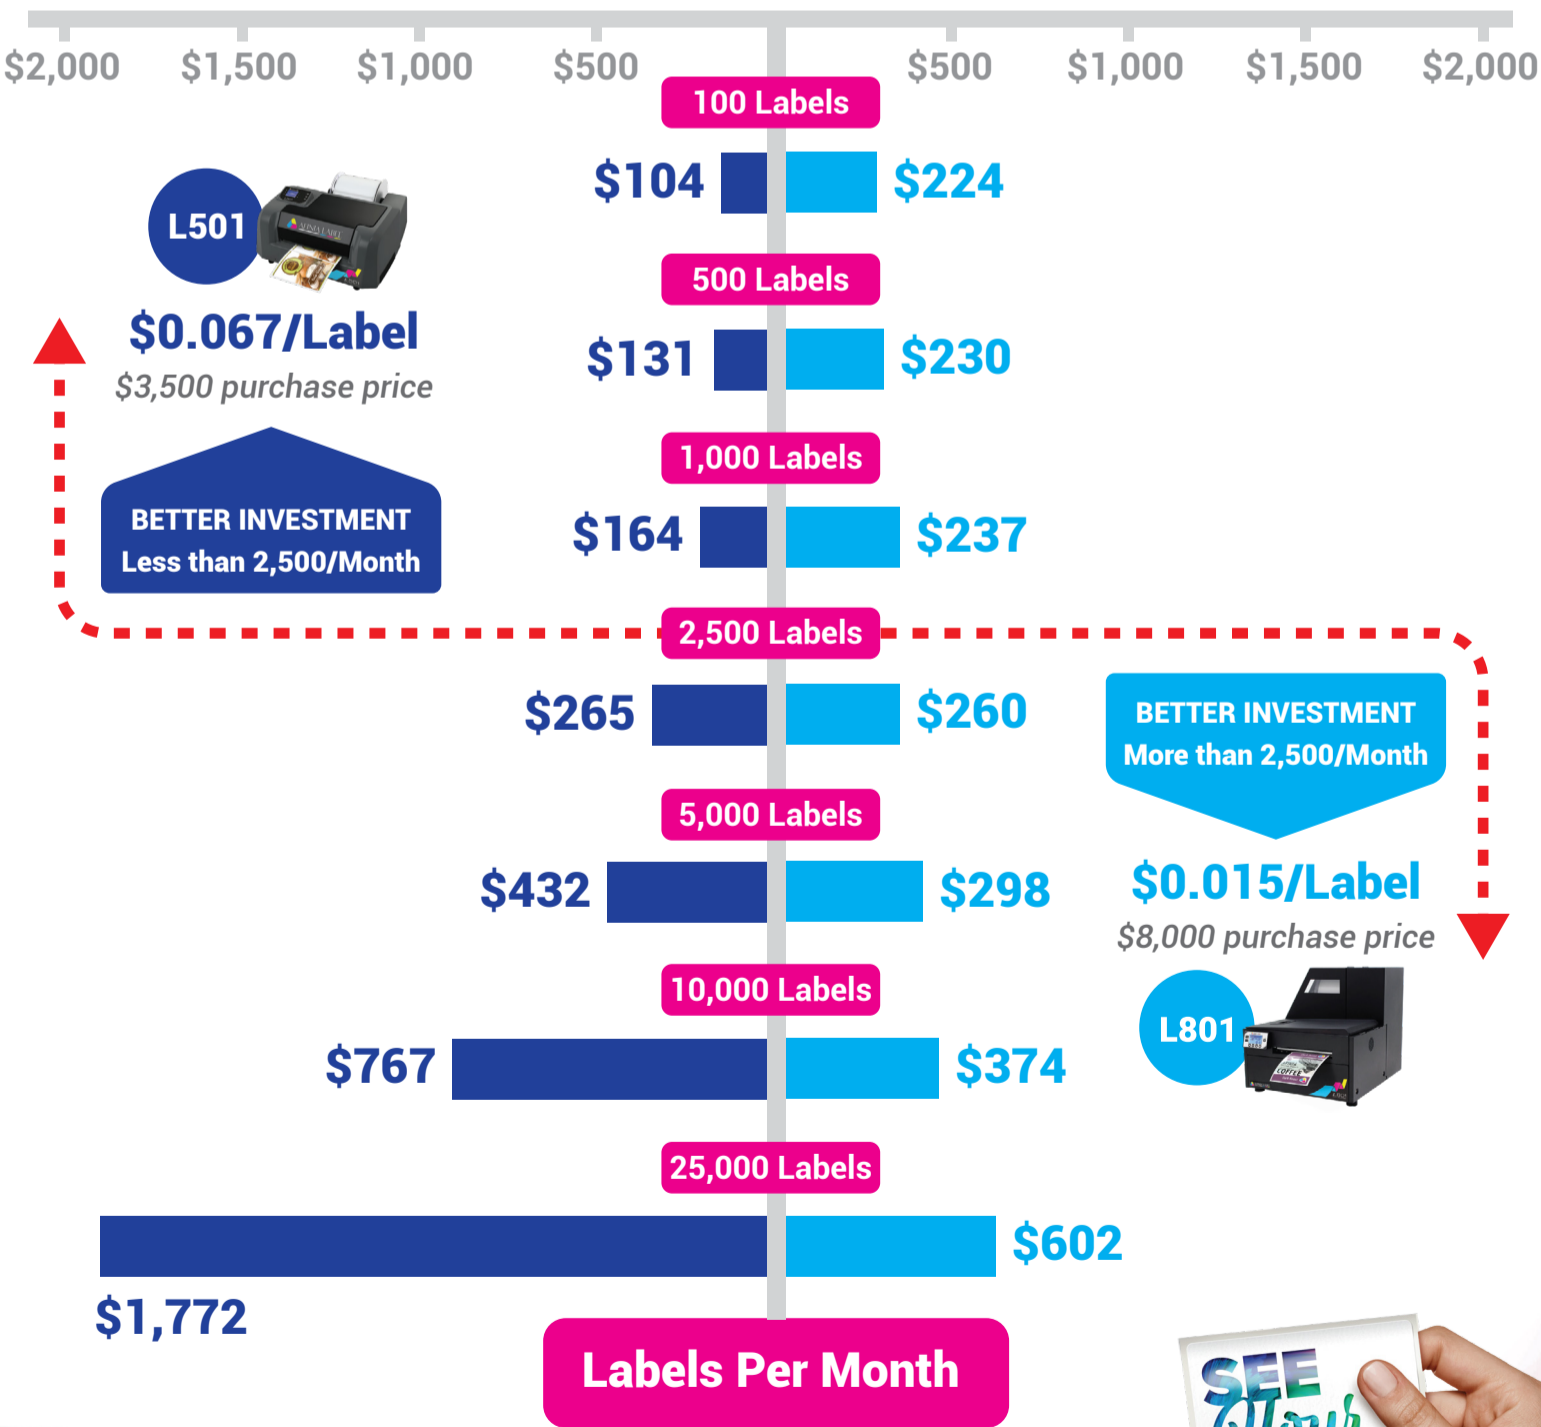

HOW TO DETERMINE THE BEST LABEL PRINTER

Per-label costs depend heavily on the amount of ink required for each design. This is your biggest consumable as a printer owner.

Important to factor in long-term cost

The cost of a label and the number of labels will determine which printer is right for you.

* Blank labels costs can vary significantly based on order amount, material type, size, and shape. See store.afinialabel.com for details.

PER-MONTH TOTAL COST OF OWNERSHIP

(Label cost + Amortized Printer Cost at 3 years)

Total Monthly Cost

(Label cost + Amortized Printer Cost at 3 years)

MAKE YOUR OWN LABELS