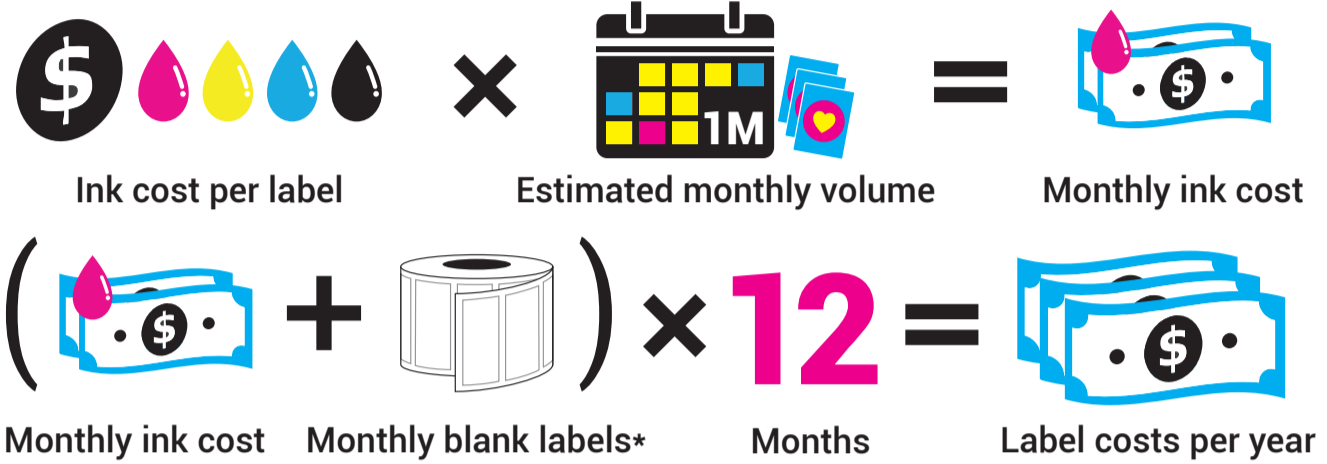

HOW TO DETERMINE THE BEST LABEL PRINTER

Per-label costs depend heavily on the amount of ink required for each design. This is your biggest consumable as a printer owner.

Important to factor in long-term cost

The cost of a label and the number of labels will determine which printer is right for you.

* Blank labels costs can vary significantly based on order amount, material type, size, and shape. See store.afinialabel.com for details.

PER-MONTH TOTAL COST OF OWNERSHIP

(Label cost + Amortized Printer Cost at 3 years)

Total Monthly Cost

(Label cost + Amortized Printer Cost at 3 years)

MAKE YOUR OWN LABELS